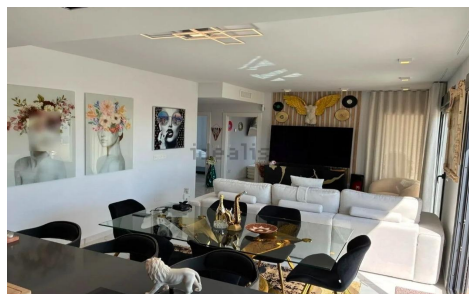

JL76908V

Penthouse In Orihuela Costa

€539,000

4

2

270m²

N/A