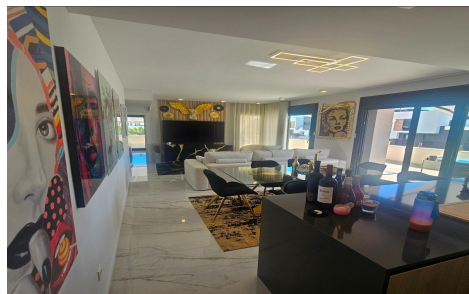

JL76908V

Penthouse In Orihuela Costa

€539,000

4

2

270m²

N/A