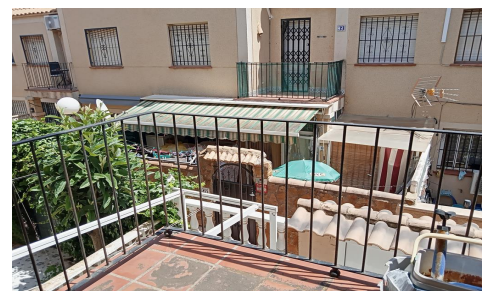

JL69723E

Duplex In Torrevieja

€170,000

3

1

74m²

N/A