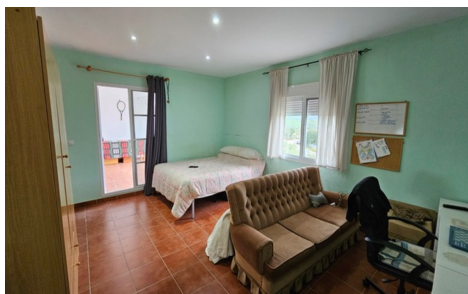

JL22442J

Country House In Bermejo

€315,000

3

1

170m²

333m²

N/A