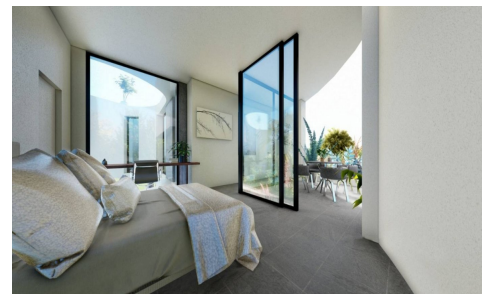

JL12155Y

NEW BUILD LUXURY VILLA IN CAMPOAMOR €3,600,000

4

4

200m²

500m²