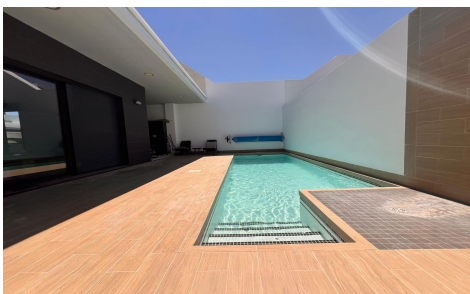

JL65515W

Villa In Orihuela Costa

€380,000

3

2

96m²

266m²