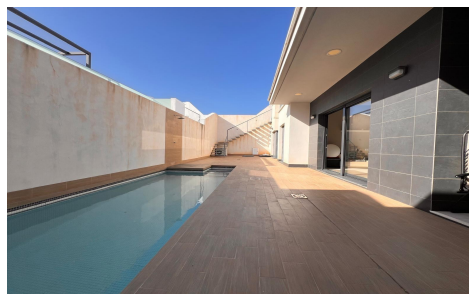

JL65515W

Villa In Orihuela Costa

€380,000

3

2

96m²

266m²