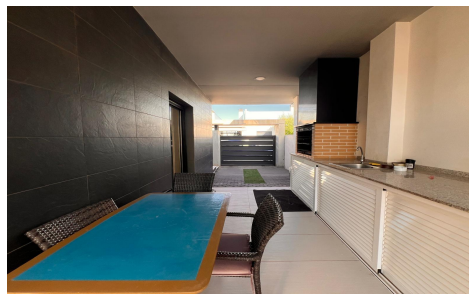

JL65515W

Villa In Orihuela Costa

€380,000

3

2

96m²

266m²