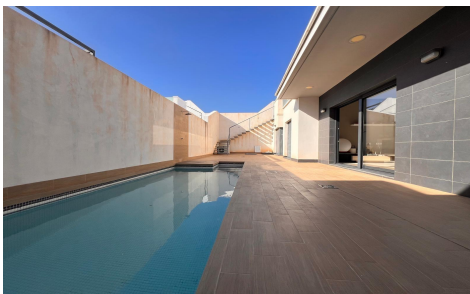

JL65515W

Villa In Orihuela Costa

€380,000

3

2

96m²

266m²