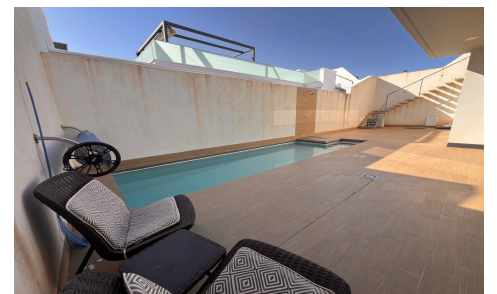

JL65515W

Villa In Orihuela Costa

€380,000

3

2

96m²

266m²