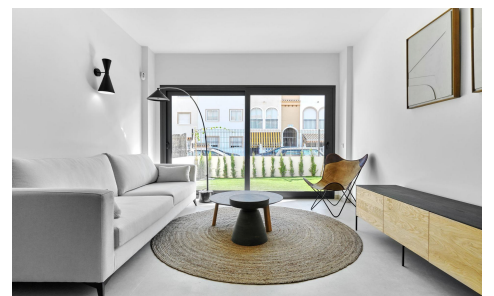

JL78175B

**DESIGN BUNGALOW BY THE SEA**

**€380,000**

2

2

100m<sup>2</sup>

42m<sup>2</sup>