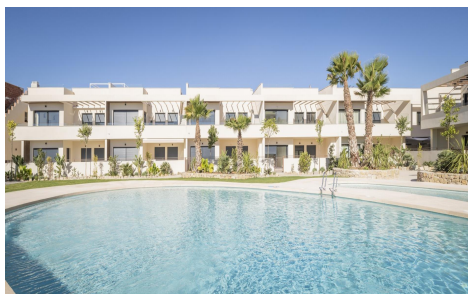

JL78175B

**DESIGN BUNGALOW BY THE SEA**

**€380,000**

2

2

100m<sup>2</sup>

42m<sup>2</sup>