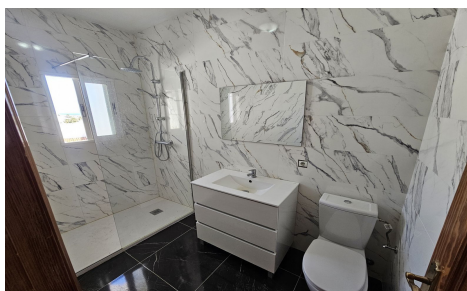

JL66908F

Town House In Manilva

€215,000

2

1

110m²

N/A

N/A