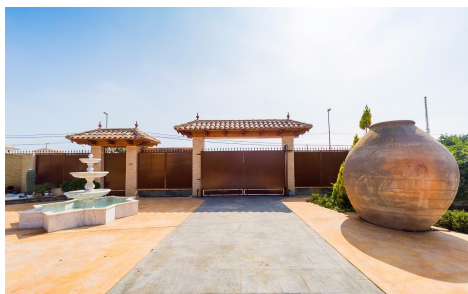

JL40648F

Country House In Almoradi

€1,300,000

5

5

500m²

7,000m²

N/A