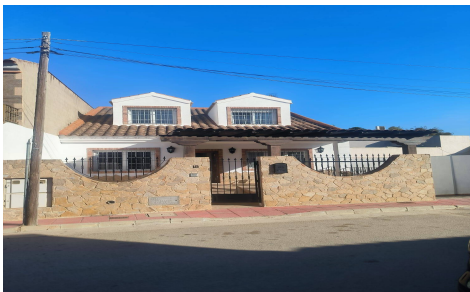

JL56259Y

Town House In Torre Pacheco

€265,000

4

2

300m²

N/A

N/A