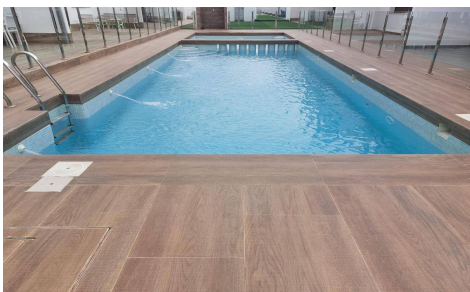

JL28986F

Apartment In San Pedro del Pinatar

€234,000

2

2

85m²

N/A