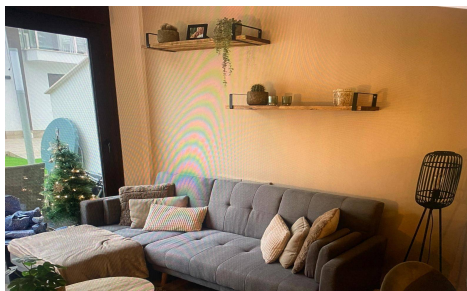

JL28986F

Apartment In San Pedro del Pinatar

€234,000

2

2

85m²

N/A