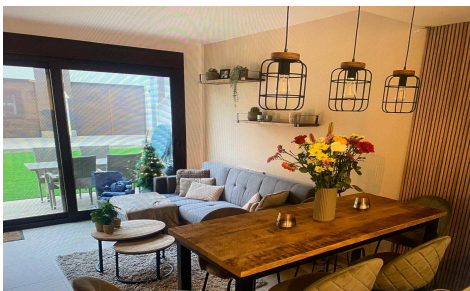

JL28986F

Apartment In San Pedro del Pinatar

€234,000

2

2

85m²

N/A