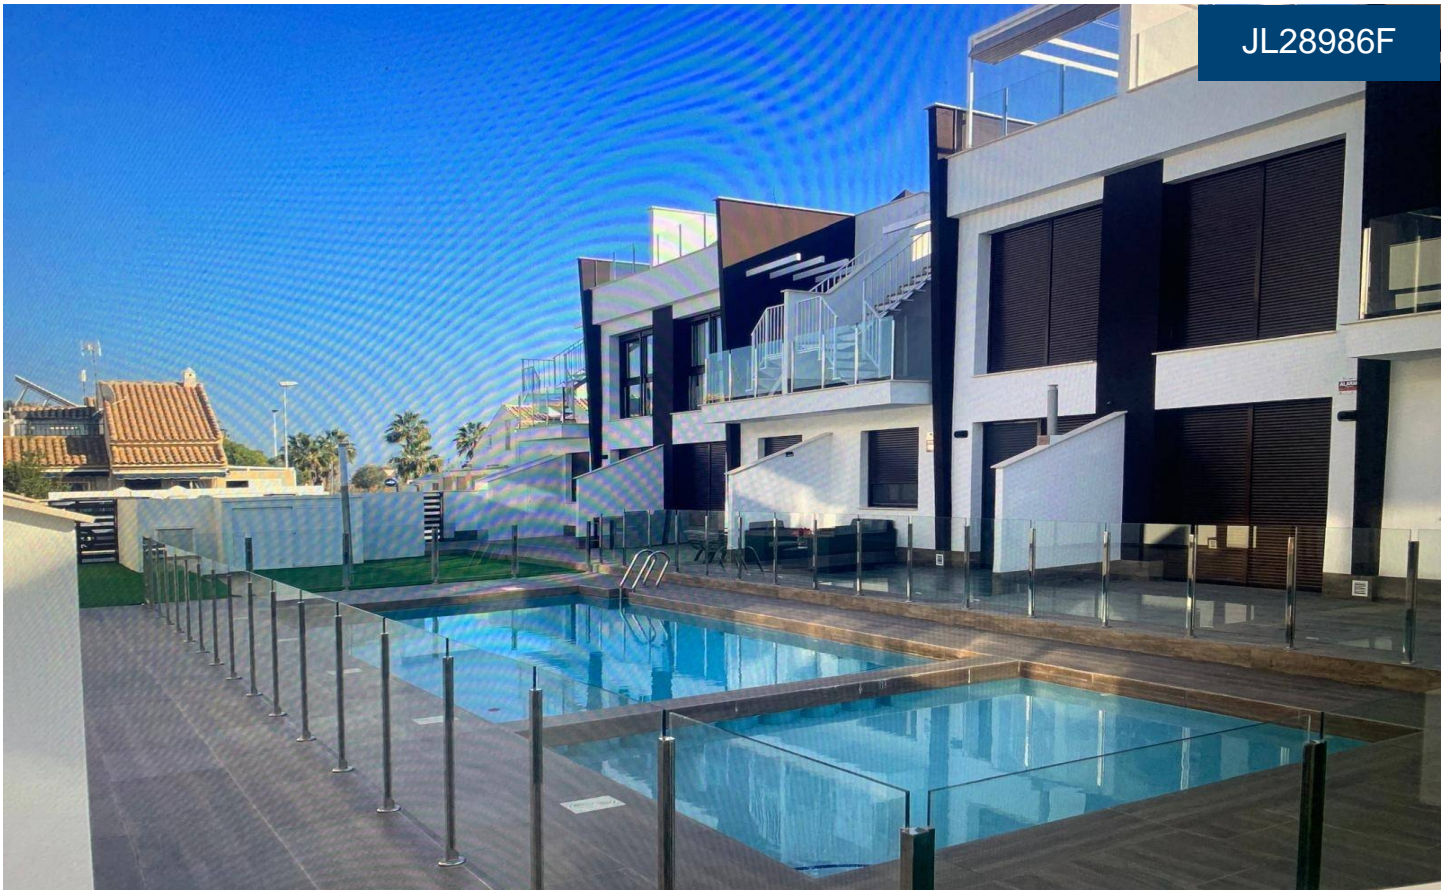

JL28986F

Apartment In San Pedro del Pinatar

€234,000

2

2

85m²

N/A