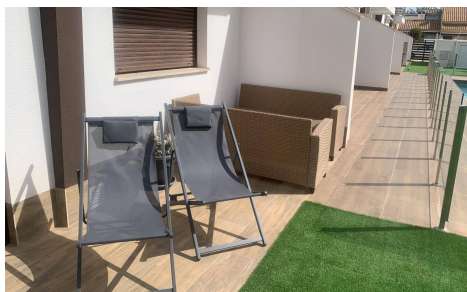

JL28986F

Apartment In San Pedro del Pinatar

€234,000

2

2

85m²

N/A