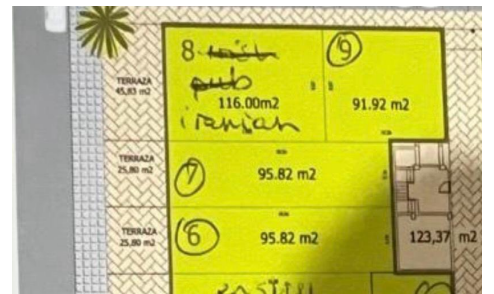

JL17150H

Commercial en Orihuela Costa

€169.000

0

0

92m²

N/A

N/A