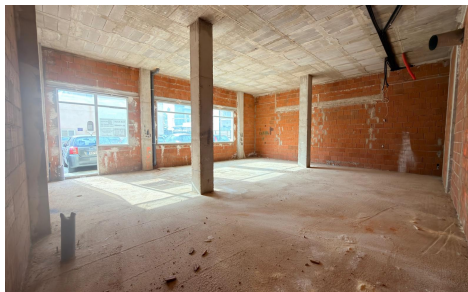

JL17150H

Commercial en Orihuela Costa

€169.000

0

0

92m²

N/A

N/A