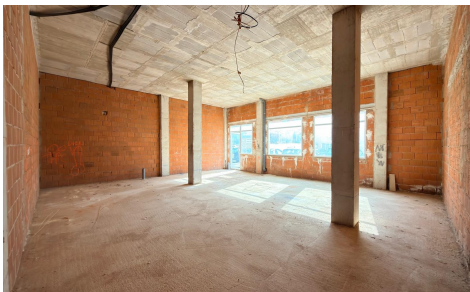

JL17150H

Commercial en Orihuela Costa

€169.000

0

0

92m²

N/A

N/A