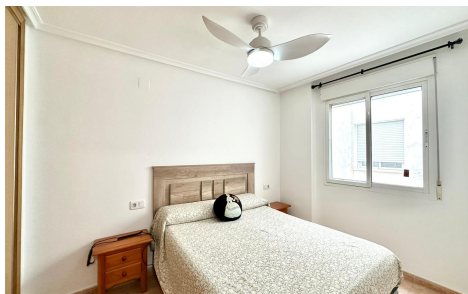

JL52073W

Apartment In Torrevieja

€139,900

2

1

67m²

N/A

N/A