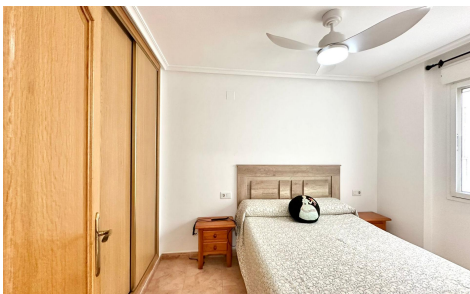

JL52073W

Apartment In Torrevieja

€139,900

2

1

67m²

N/A

N/A