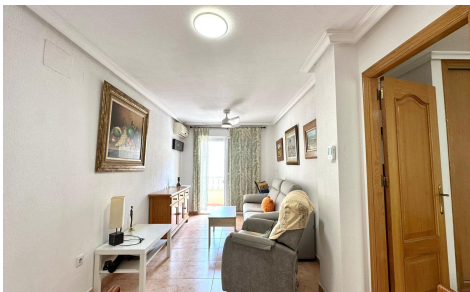

JL52073W

Apartment In Torrevieja

€139,900

2

1

67m²

N/A

N/A