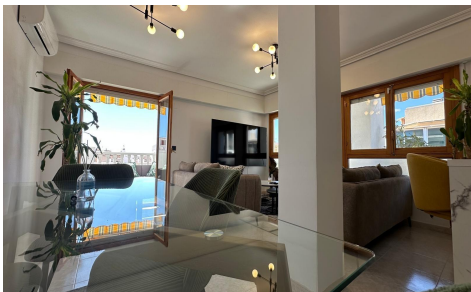

JL65531L

Apartment In Torrevieja

€265,000

2

1

119m²

N/A

N/A