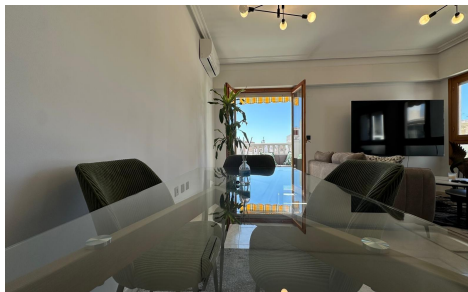

JL65531L

Apartment In Torrevieja

€265,000

2

1

119m²

N/A

N/A