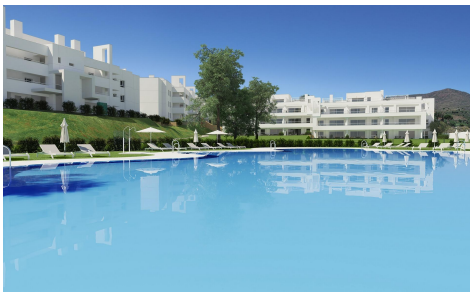

JL63928A

NEW BUILD RESIDENTIAL COMPLEX AT LA CAÑA €540,000

3

2

101m²

N/A