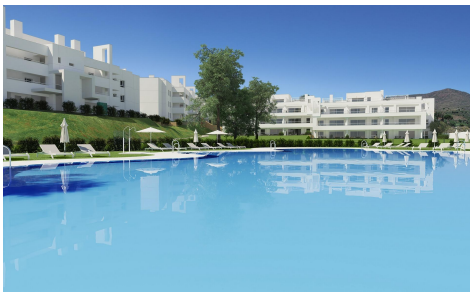

JL47541S

**NEW BUILD RESIDENTIAL COMPLEX AT LA CAÑA 1,050,000**

3

2

101m<sup>2</sup>

N/A