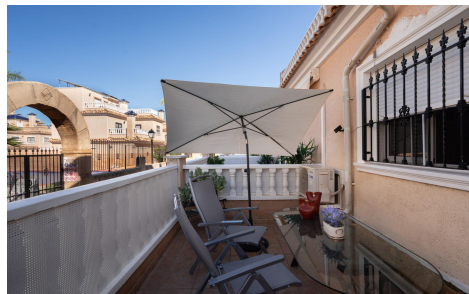

JL37490P

Town House In Orihuela Costa

€211,500

2

2

120m²

80m²