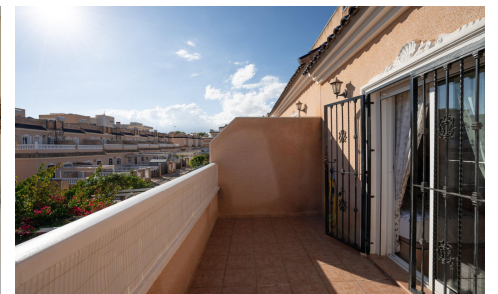

JL37490P

Town House In Orihuela Costa

€211,500

2

2

120m²

80m²