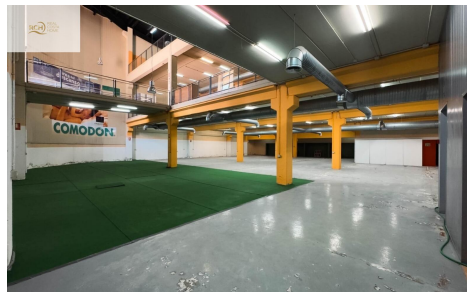

JL49982V

Commercial In Finestrat

€2,300,000

0

0

2,625m²

N/A

N/A