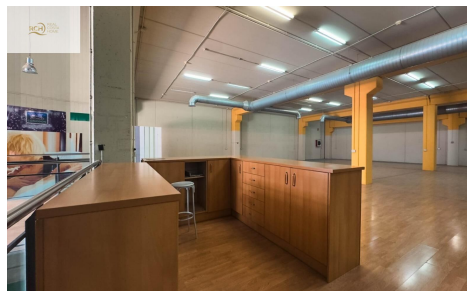

JL49982V

Commercial In Finestrat

€2,300,000

0

0

2,625m²

N/A

N/A