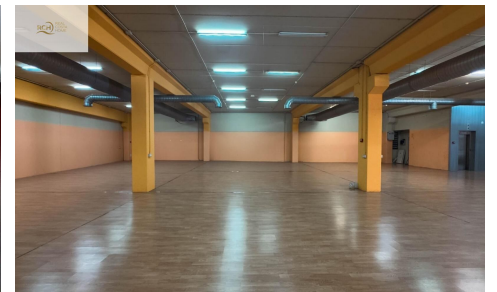

JL49982V

Commercial In Finestrat

€2,300,000

0

0

2,625m²

N/A

N/A