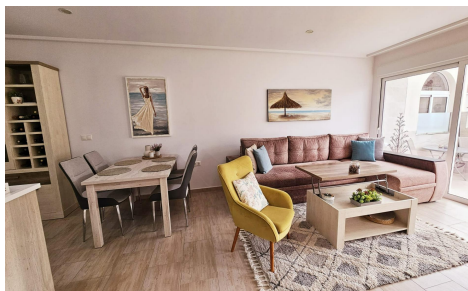

JL66632W

Duplex In Torrevieja

€189,000

2

2

95m²

N/A

N/A