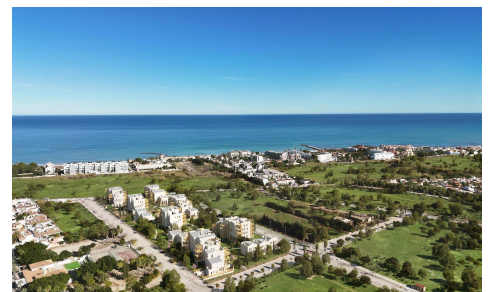

JL67682U

NEW BUILD RESIDENTIAL IN EL VERGEL

€366,000

2

2

66m²

N/A