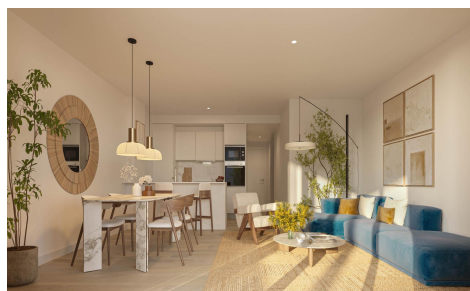

JL15620T

NEW BUILD RESIDENTIAL IN EL VERGEL

€493,000

3

3

112m²

126m²