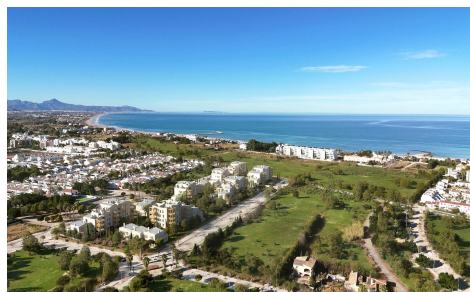

JL15620T

NEW BUILD RESIDENTIAL IN EL VERGEL

€493,000

3

3

112m²

126m²