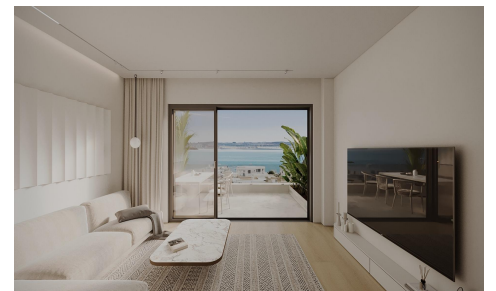

JL26697J

NEW BUILD RESIDENTIAL COMPLEX IN MIJAS DE LA SIERRA €890,000

3

2

90m²

N/A