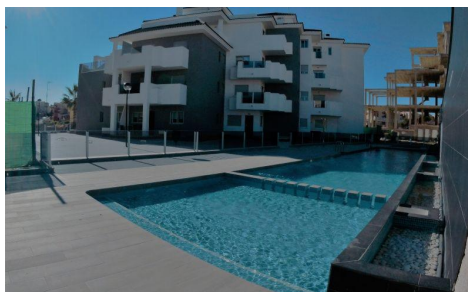

JL66289X

Magnificent apartment between the sea and the €255,000

2

2

65m²

N/A