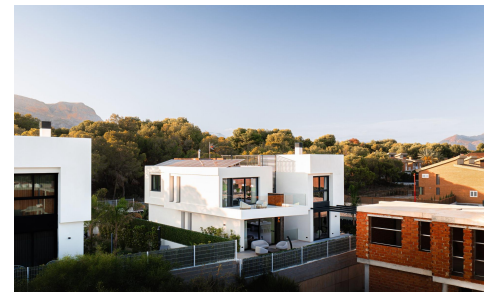

JL45664D

**Exclusive New-Build Villas with Private Pools €1,095,000**

4

4

342m<sup>2</sup>

480m<sup>2</sup>