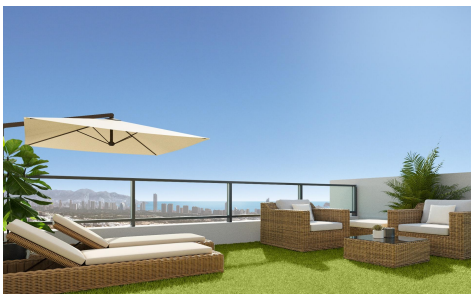

JL19615D

NEW BUILD VILLAS IN FINESTRAT

€555,000

4

3

157m²

248m²