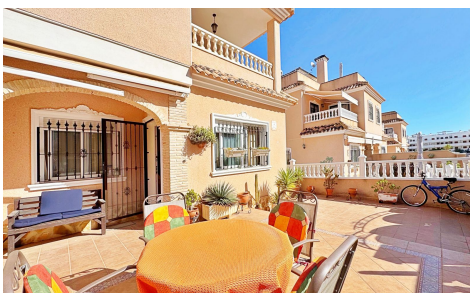

JL10021X

Town House In Orihuela Costa

€275,900

3

2

98m²

72m²

N/A