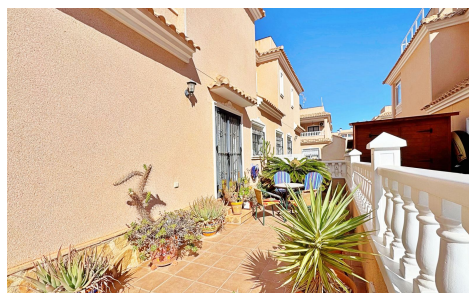

JL10021X

Town House In Orihuela Costa

€275,900

3

2

98m²

72m²

N/A