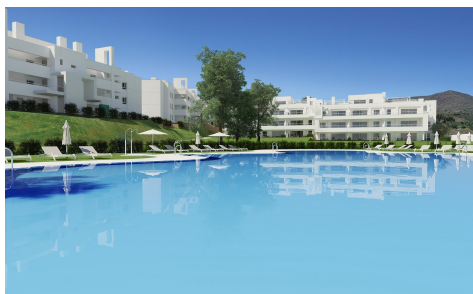

JL39215H

NEW BUILD RESIDENTIAL COMPLEX AT LA CAÑA 400,000€

2

2

80m²

N/A