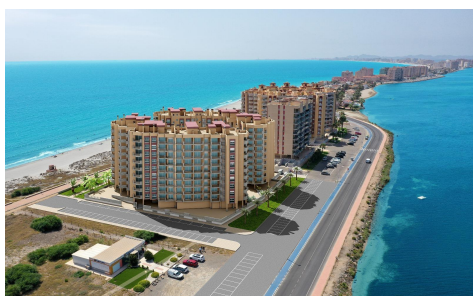

JL56879D

**NEW BUILD RESIDENTIAL COMPLEX IN LA MAREJA**

€6,000

1

1

78m<sup>2</sup>

N/A