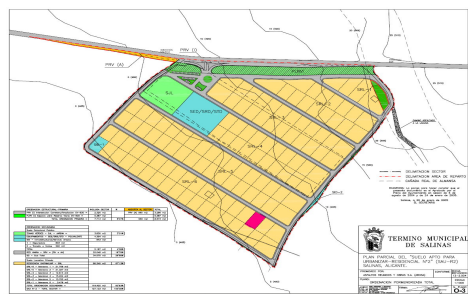

Terrenos y parcelas en Salinas **€30.995**