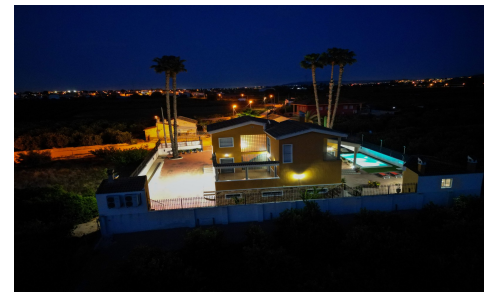

JL26459E

Country House In Orihuela

€675,000

4

2

495m²

9,480m²

N/A