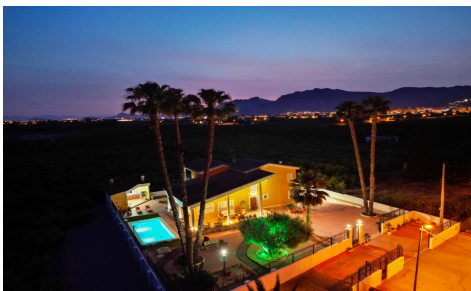

JL26459E

Country House In Orihuela

€675,000

4

2

495m²

9,480m²

N/A