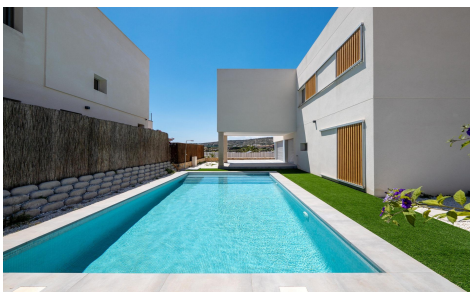

JL75103B

MODERN DESIGN VILLA WITH GOLF VIEWS €669,000

4

3

235m²

420m²