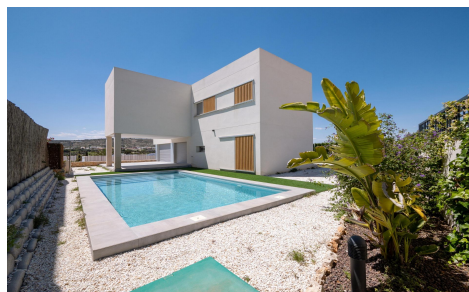

JL75103B

MODERN DESIGN VILLA WITH GOLF VIEWS €669,000

4

3

235m²

420m²