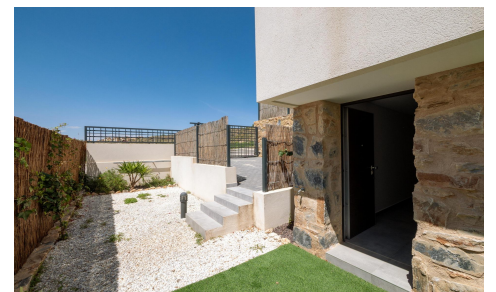

JL75103B

MODERN DESIGN VILLA WITH GOLF VIEWS €669,000

4

3

235m²

420m²