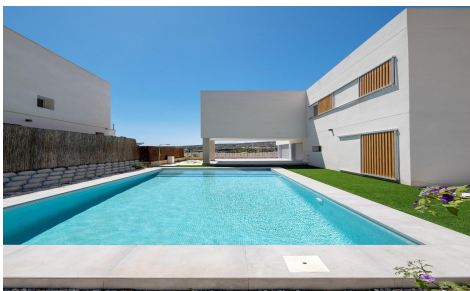

JL75103B

MODERN DESIGN VILLA WITH GOLF VIEWS €669,000

4

3

235m²

420m²