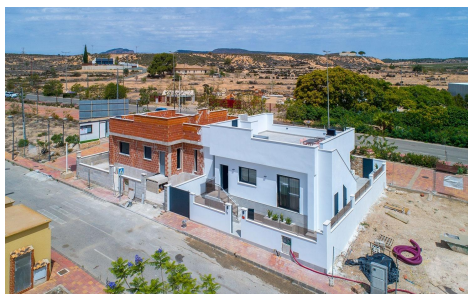

JL79846N

New Build Semi Detached Villas in Sucina: las €329,900

3

2

111m²

211m²