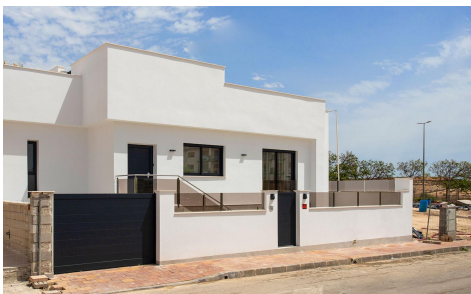

JL79846N

New Build Semi Detached Villas in Sucina: las €329,900

3

2

111m²

211m²