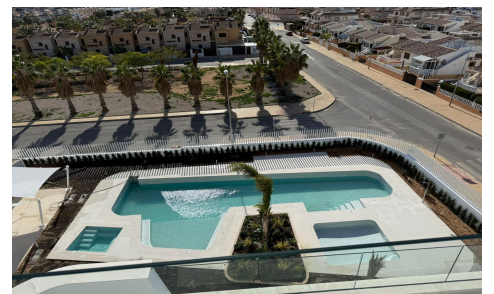

JL70404W

NEW BUILD RESIDENTIAL COMPLEX IN LOMAS DE ORO

2

2

77m²

N/A