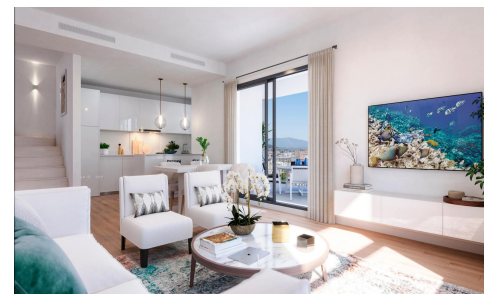

NEW BUILD RESIDENTIAL COMPLEX IN ESTEREO DE 15,000

2

2

110m²

N/A