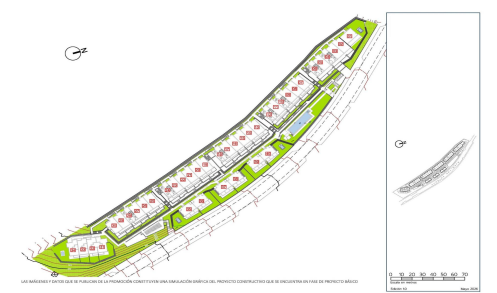

JL65781A

New Build Townhouses and Semi Detached Homes €79,000

3

2

179m²

88m²