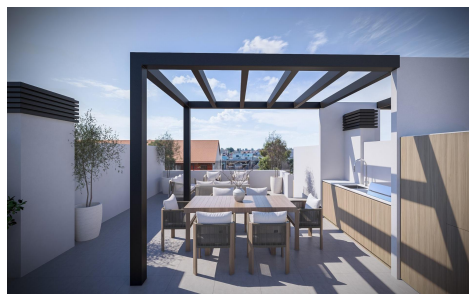

JL81416R

New Build Bungalows in San Pedro del Pinatar €20,000

2

2

70m²

N/A