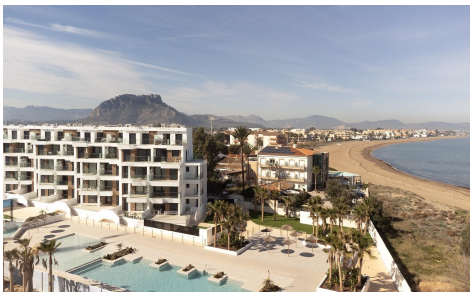

JL79812D

VIVIENDA MEDITERRANEA A ESCASOS METROS ~~135000~~ 125000

3

2

90m²

N/A