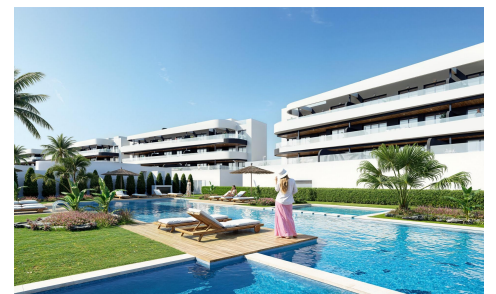

JL25893G

New Build Golf Front Apartments and Villas in €599,000

3

2

252m²

250m²