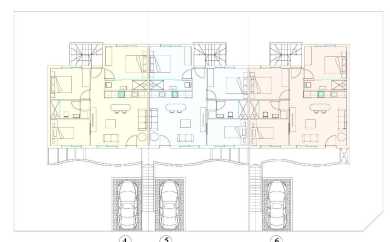

JL67951W

€389.900

PENTHOUSE - PLANTA ALTA NO.5

GROUND FLOOR - PLANTA BAJA

PENTHOUSE - PLANTA ALTA

3

2

84m²