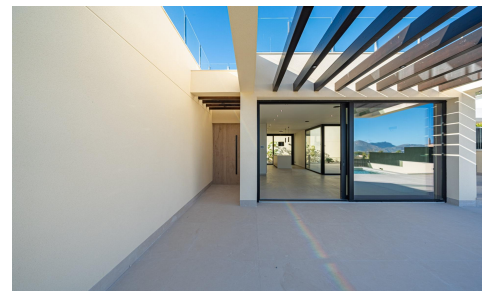

JL24795Y

**Key Ready New Build Villa with Sea Views in L€970,000**

4

4

200m<sup>2</sup>

400m<sup>2</sup>