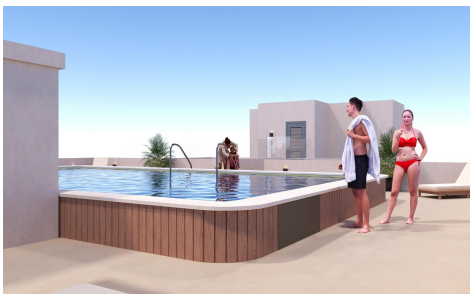

JL19760Z

Modern New Build Apartments in the Center of €390,000

3

2

93m²

N/A