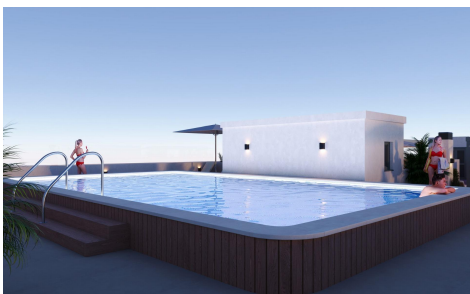

JL80243T

Modern New Build Apartments in the Center of €350,000

1

1

51m²

N/A