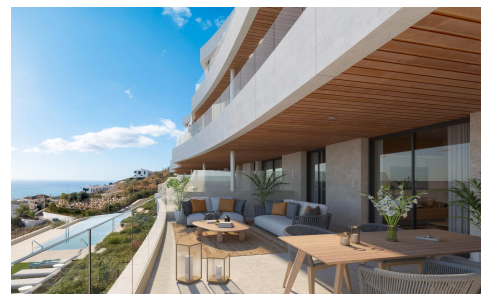

JL47541V

New Build Apartments with Sea Views in Rincón de la Vieja €410,000

2

2

96m²

N/A