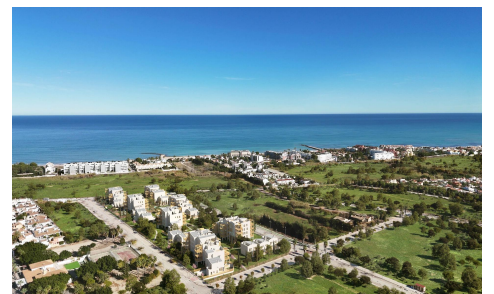

JL10562R

NEW BUILD RESIDENTIAL IN EL VERGEL

€260,000

1

1

65m²

N/A