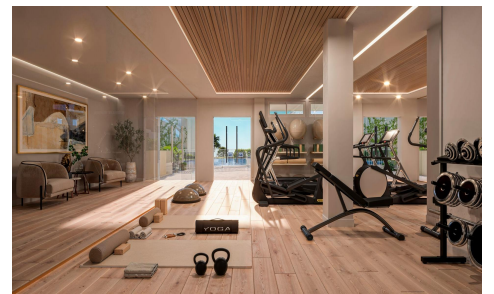

JL24659R

New Residential Development in Estepona n 16559,000

2

2

99m²

N/A