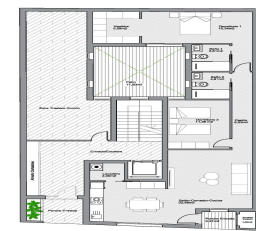

Ground Floor Apartment G-A

2

2

101m²

N/A