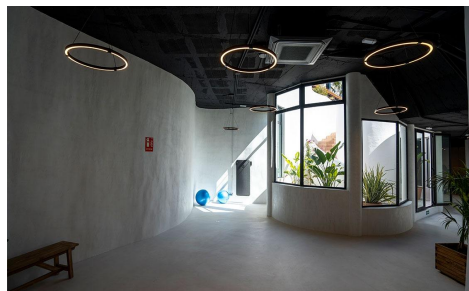

JL78031J

**Exclusive New Residential in Nueva Andalucia €1,680,000**

2

1

89m<sup>2</sup>

N/A