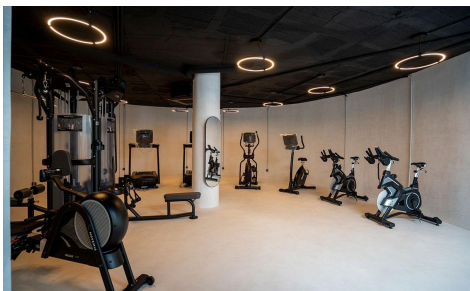

JL78031J

**Exclusive New Residential in Nueva Andalucia €1,680,000**

2

1

89m<sup>2</sup>

N/A