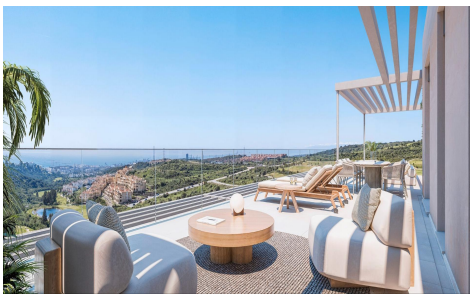

JL70721S

New Build Residential Complex with Golf and €259,000s

1

1

70m²

N/A