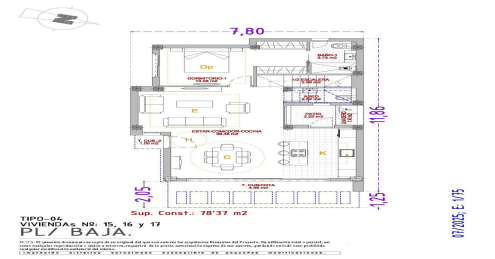

JL18759P

Modern New Build Villas with Sea Views in Finca 605,000i

3

3

127m²

330m²