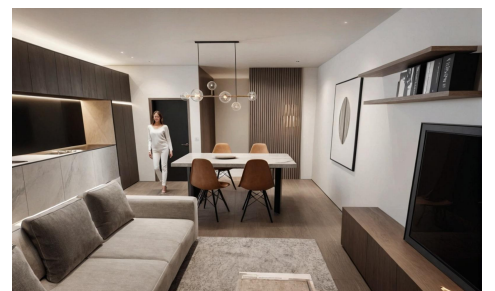

JL16496W

Modern, newly built apartments in the centre of **€245,000**

2

1

58m²

N/A

N/A