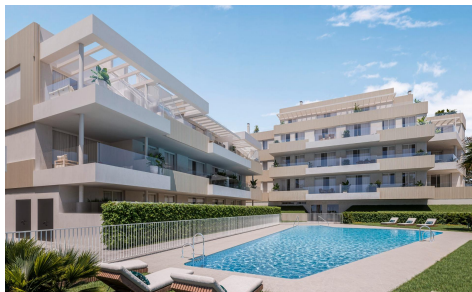

JL12586G

New Residential Development in Estepona n 16498,000p

2

2

105m²

N/A